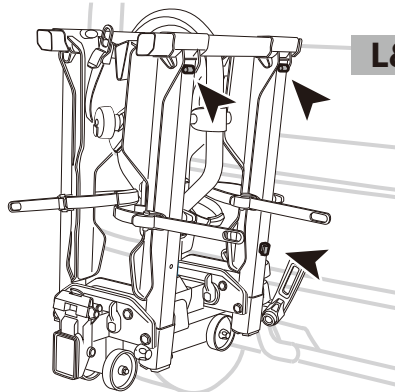

6

2

L&R

L&R

13-pin

* This plate is not included.

Denmark only 504x120mm

* This tool is not included.

* RAMP is not included.

9

OK

10

OK

13

14

x1