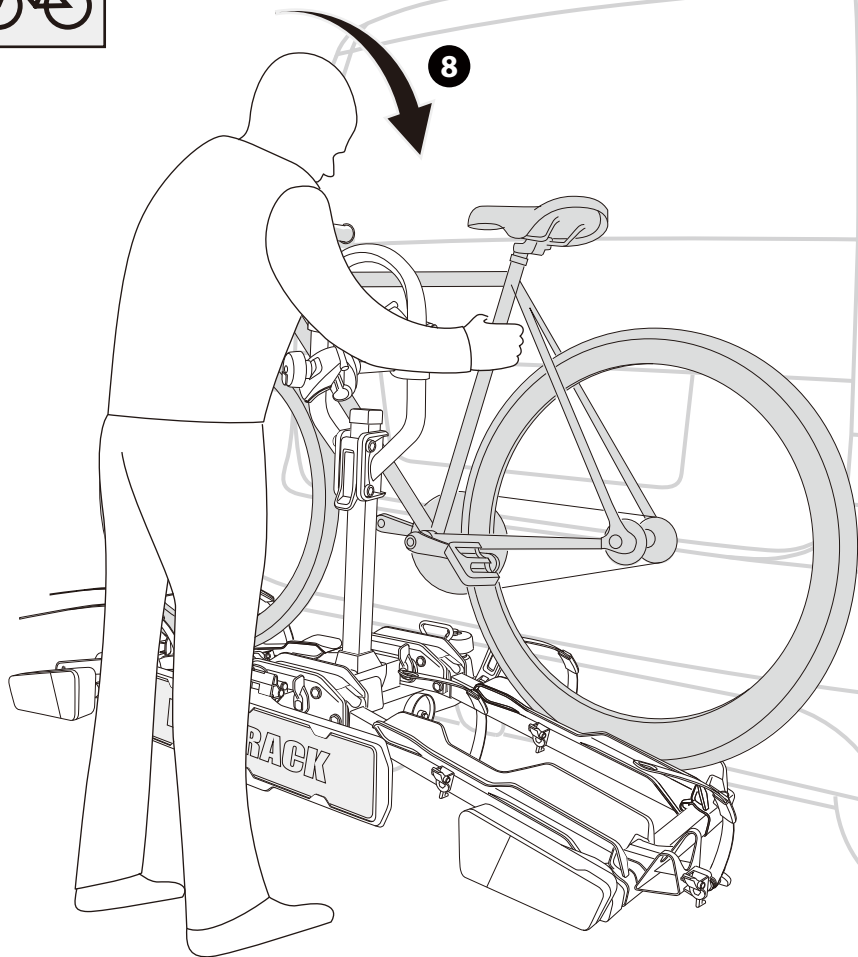

6

2

L&R

L&R

13-pin

* This plate is not included.

Denmark only 504x120mm

* This tool is not included.