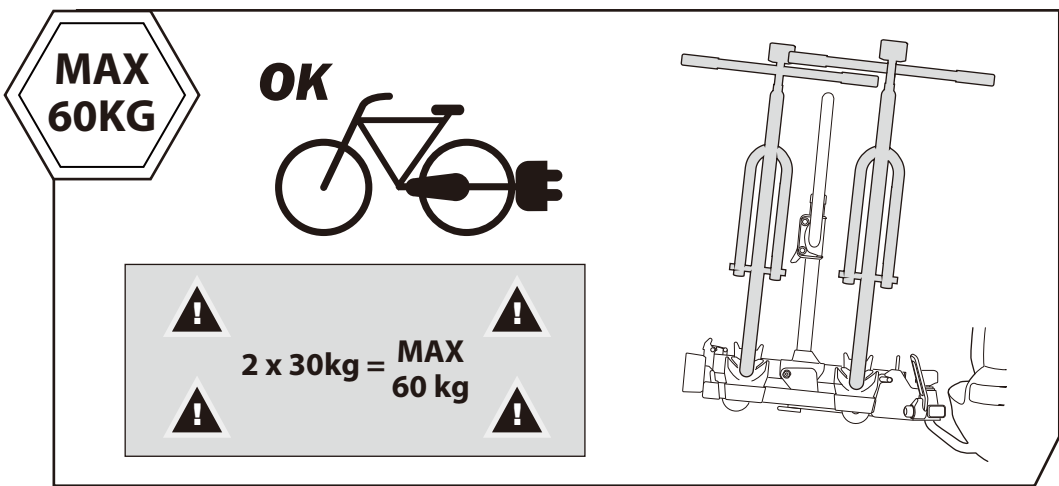

6

2

L&R

L&R

13-pin

* This plate is not included.

Denmark only 504x120mm

* This tool is not included.

* RAMP is not included.

9

OK

10

OK

13

14

x1