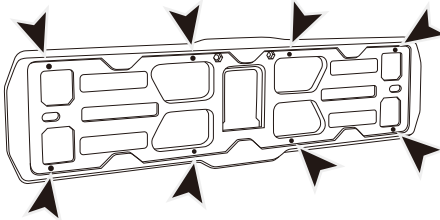

6

2

L&R

L&R

13-pin

* This plate is not included.

Denmark only 504x120mm

* This tool is not included.

* RAMP is not included.

9

OK

10

OK

13

14

x1