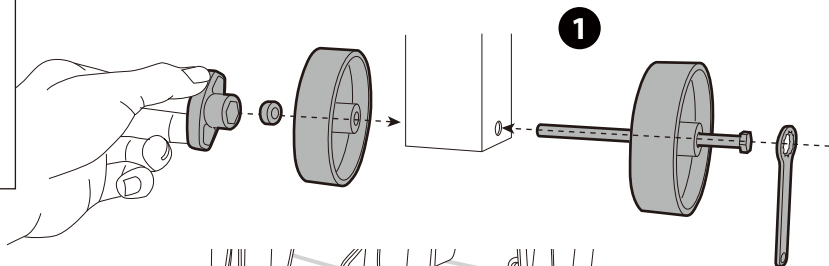

6

2

L&R

L&R

13-pin

* This plate is not included.

Denmark only 504x120mm

* This tool is not included.