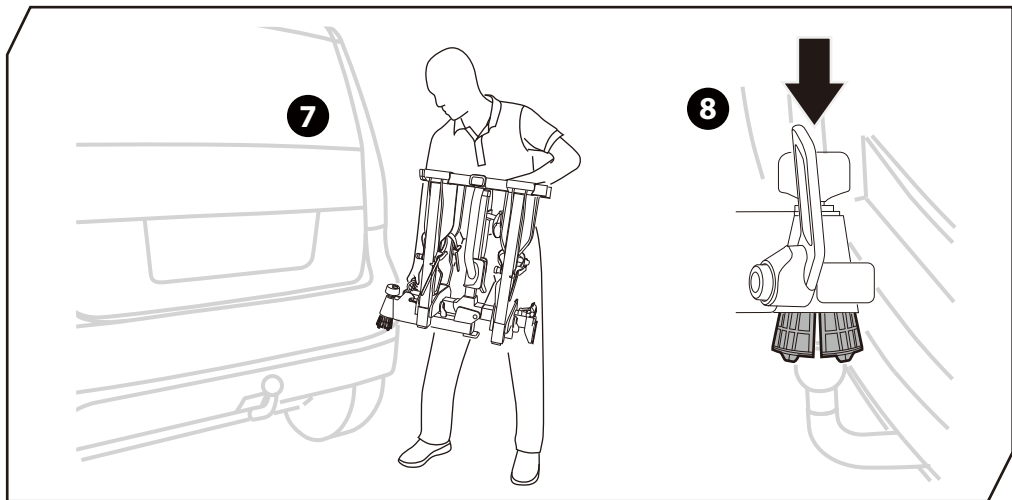

6

2

L&R

L&R

13-pin

* This plate is not included.

Denmark only 504x120mm

* This tool is not included.