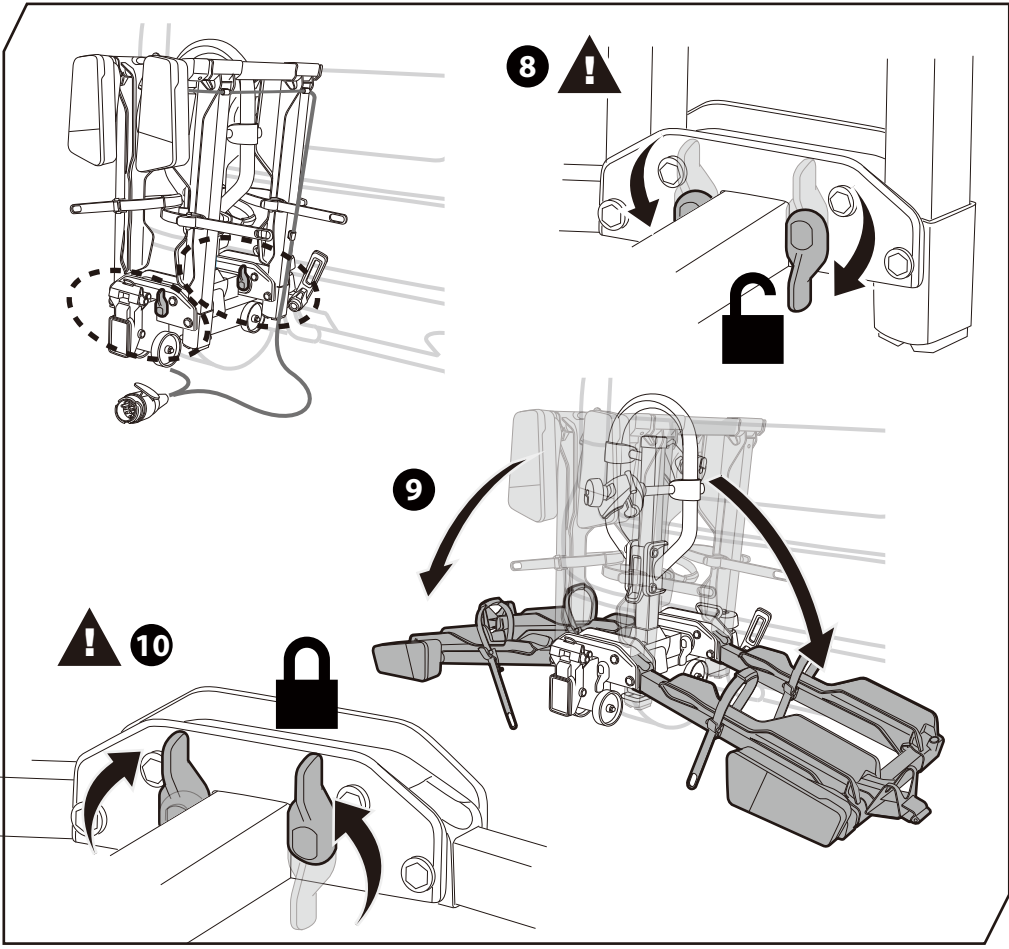

6

2

L&R

L&R

13-pin

* This plate is not included.

Denmark only 504x120mm

* This tool is not included.

* RAMP is not included.

9

OK

10

OK

13

14

x1