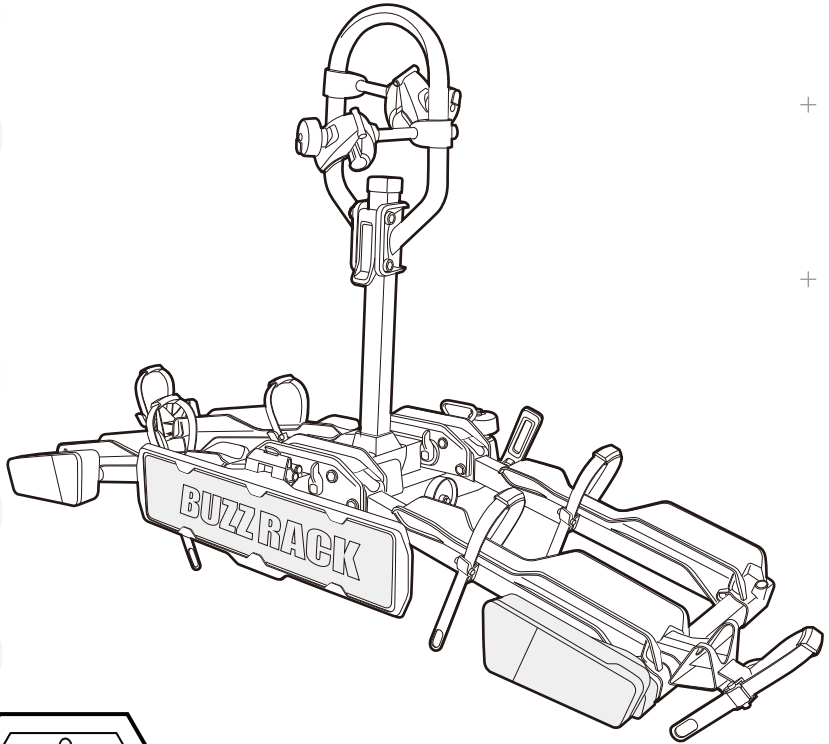

BUZZRACK

e-SCORPION 2

PART LIST

1

2

3

4

5

6

2

L&R

L&R

13-pin

* This plate is not included.

Denmark only 504x120mm

* This tool is not included.