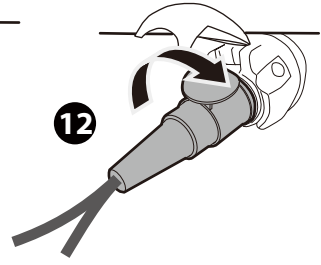

6

2

L&R

L&R

13-pin

* This plate is not included.

Denmark only 504x120mm

* This tool is not included.

* RAMP is not included.

9

OK

10

OK

13

14

x1