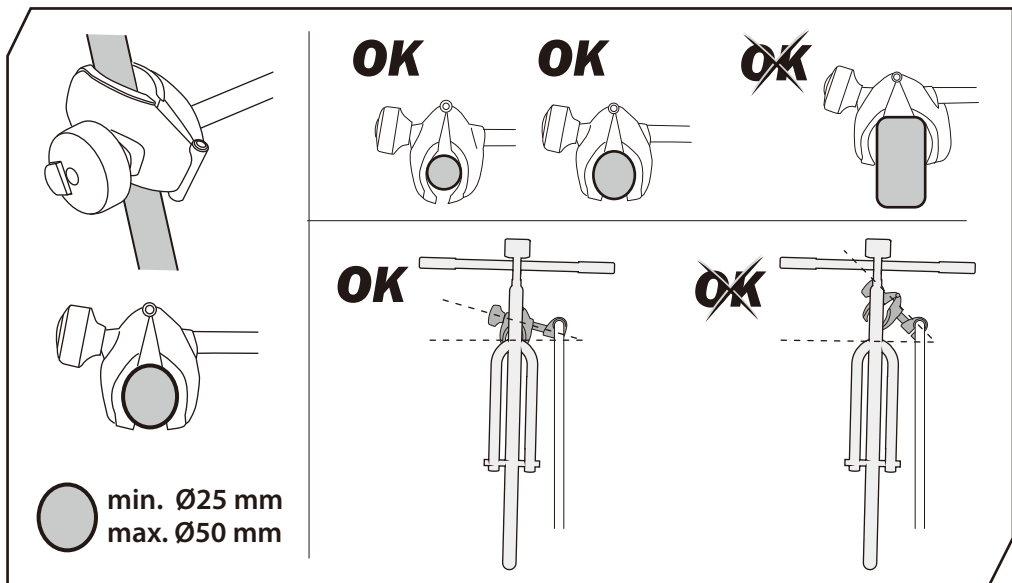

6

2

L&R

L&R

13-pin

* This plate is not included.

Denmark only 504x120mm

* This tool is not included.

* RAMP is not included.

9

OK

10

OK

13

14

x1