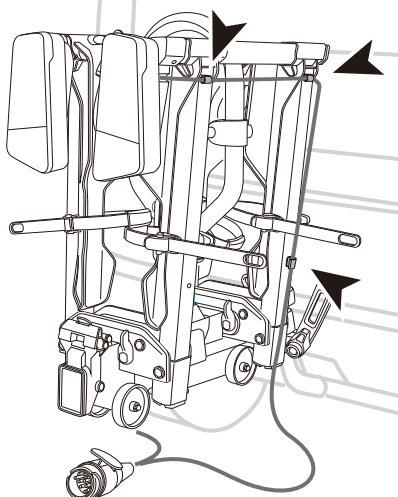

6

2

L&R

L&R

13-pin

* This plate is not included.

Denmark only 504x120mm

* This tool is not included.

* RAMP is not included.

9

OK

10

OK

13

14

x1