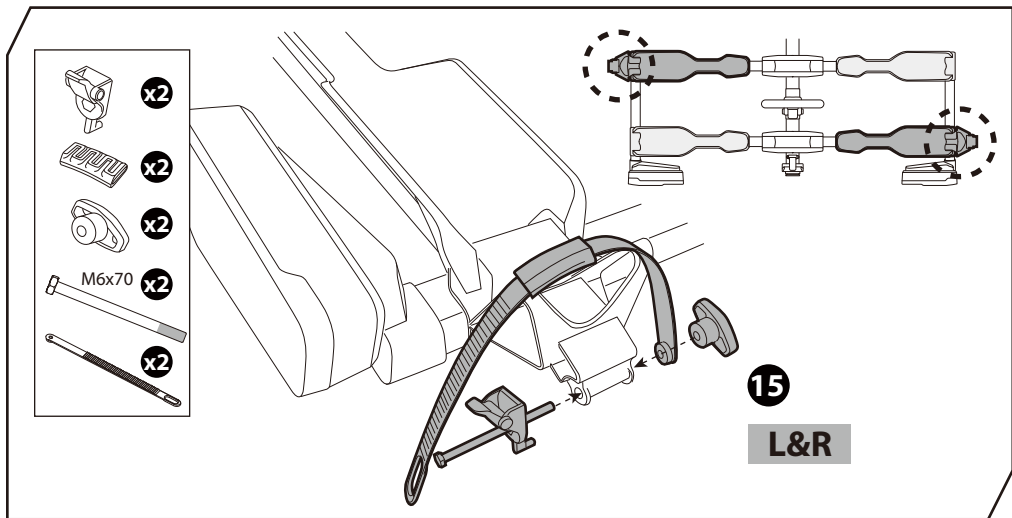

6

2

L&R

L&R

13-pin

* This plate is not included.

Denmark only 504x120mm

* This tool is not included.

* RAMP is not included.

9

OK

10

OK

13

14

x1