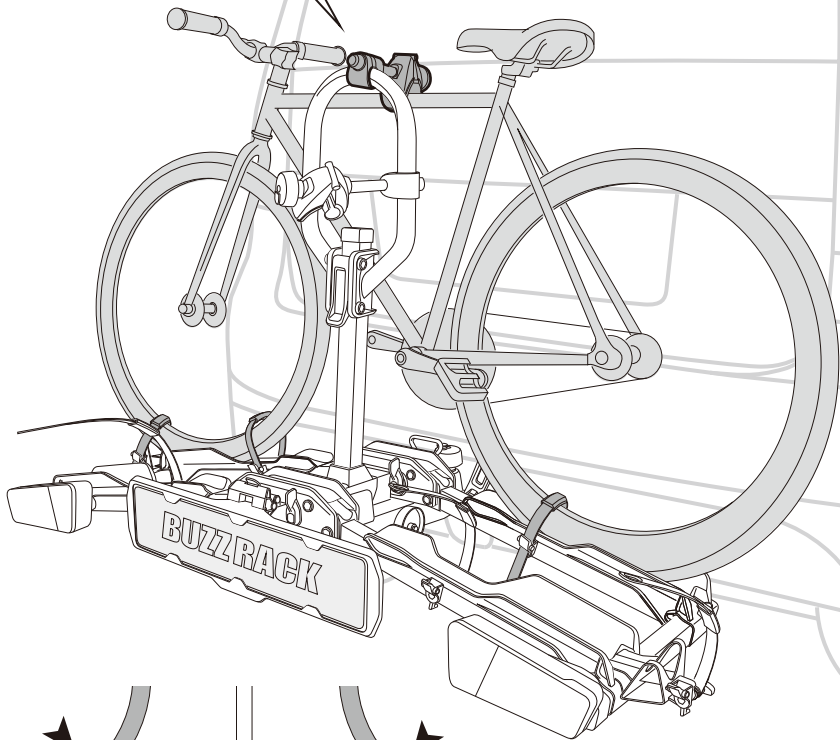

BUZZRACK

e-SCORPION 2

PART LIST

1

2

3

4

5

6

2

L&R

L&R

13-pin

* This plate is not included.

Denmark only 504x120mm

* This tool is not included.

* RAMP is not included.

9

OK

10

OK

13

14

x1