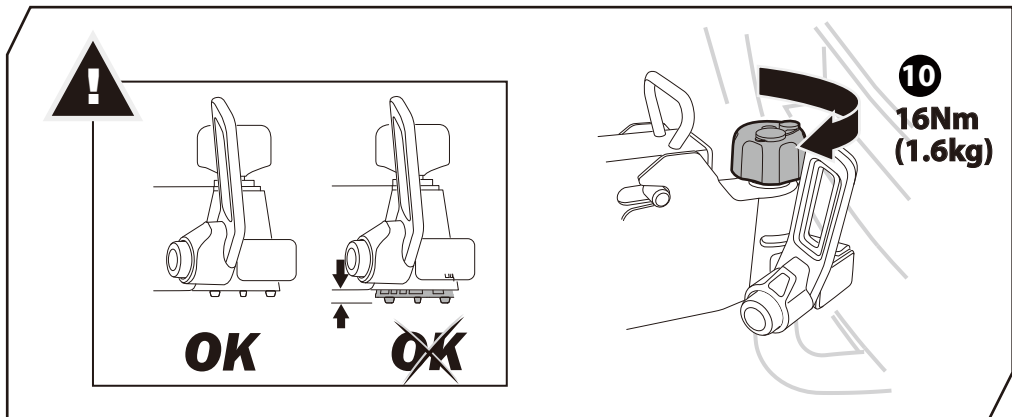

6

2

L&R

L&R

13-pin

* This plate is not included.

Denmark only 504x120mm

* This tool is not included.