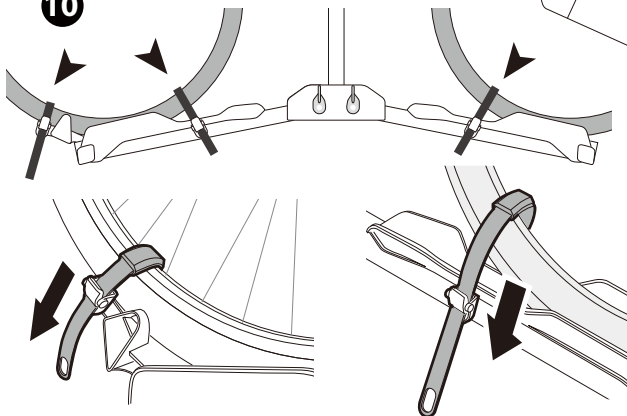

6

2

L&R

L&R

13-pin

* This plate is not included.

Denmark only 504x120mm

* This tool is not included.

* RAMP is not included.

9

OK

10

OK

13

14

x1