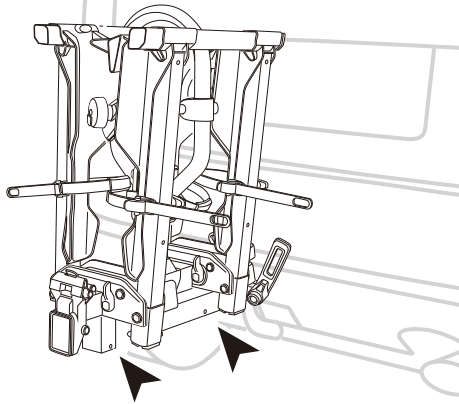

BUZZRACK

e-SCORPION 2

PART LIST

1

2

3

4

5

6

2

L&R

L&R

13-pin

* This plate is not included.

Denmark only 504x120mm

* This tool is not included.