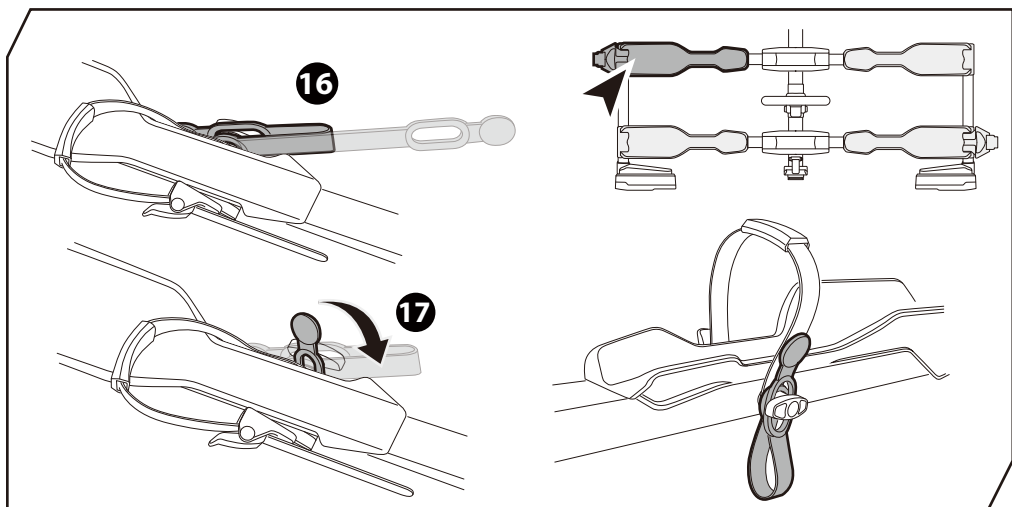

6

2

L&R

L&R

13-pin

* This plate is not included.

Denmark only 504x120mm

* This tool is not included.

* RAMP is not included.

9

OK

10

OK

13

14

x1