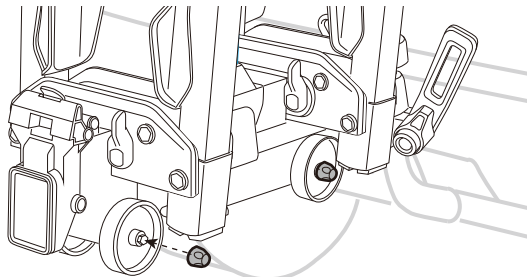

6

2

L&R

L&R

13-pin

* This plate is not included.

Denmark only 504x120mm

* This tool is not included.

* RAMP is not included.

9

OK

10

OK

13

14

x1