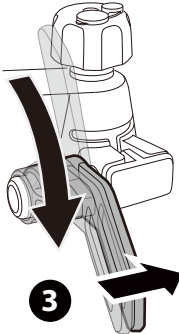

BUZZRACK

e-SCORPION 2

PART LIST

1

2

3

4

5

6

2

L&R

L&R

13-pin

* This plate is not included.

Denmark only 504x120mm

* This tool is not included.