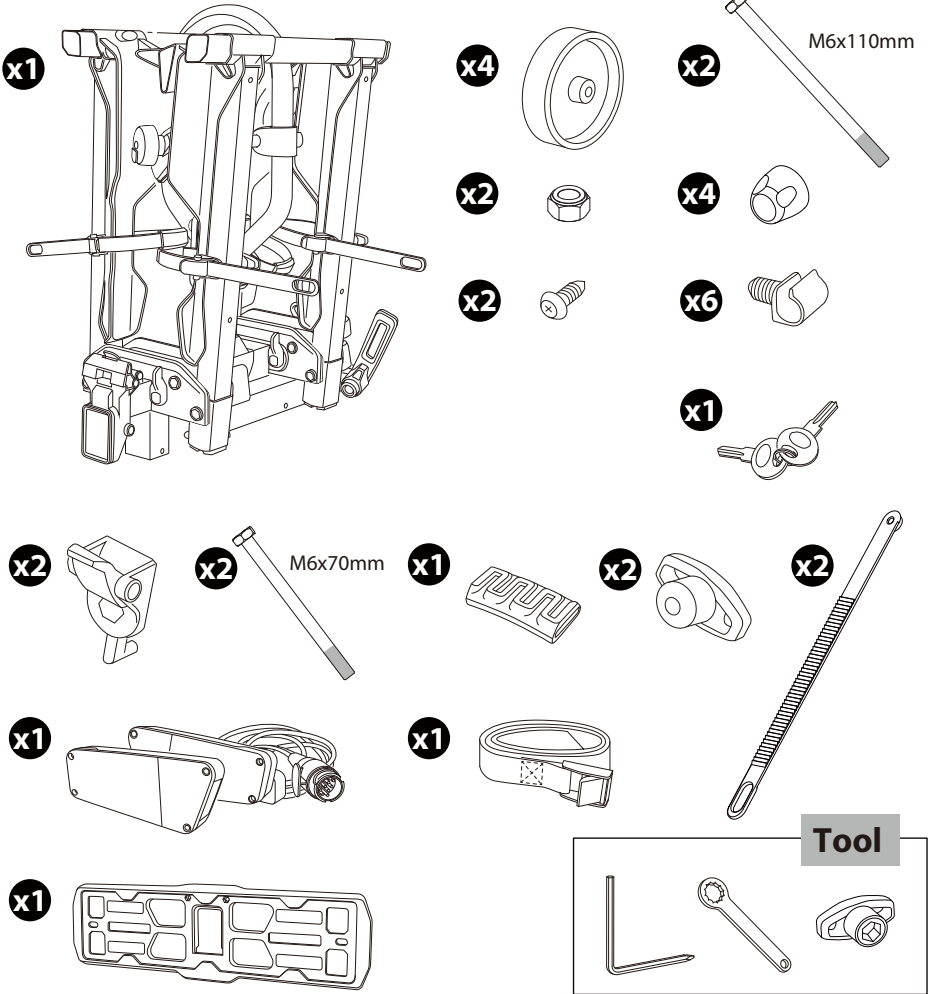

BUZZRACK

e-SCORPION 2

PART LIST

1

2

3

4

5

6

2

L&R

L&R

13-pin

* This plate is not included.

Denmark only 504x120mm

* This tool is not included.

* RAMP is not included.

9

OK

10

OK

13

14

x1