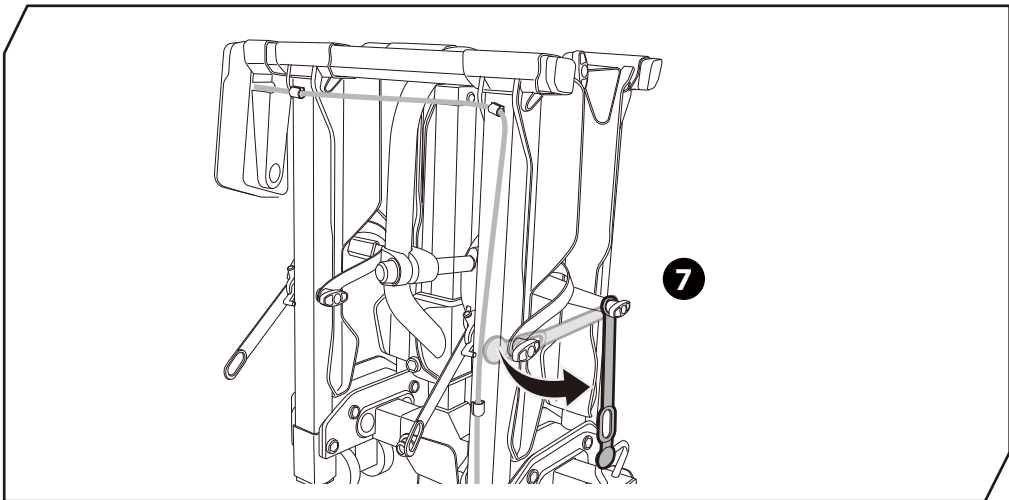

6

2

L&R

L&R

13-pin

* This plate is not included.

Denmark only 504x120mm

* This tool is not included.

* RAMP is not included.

9

OK

10

OK

13

14

x1