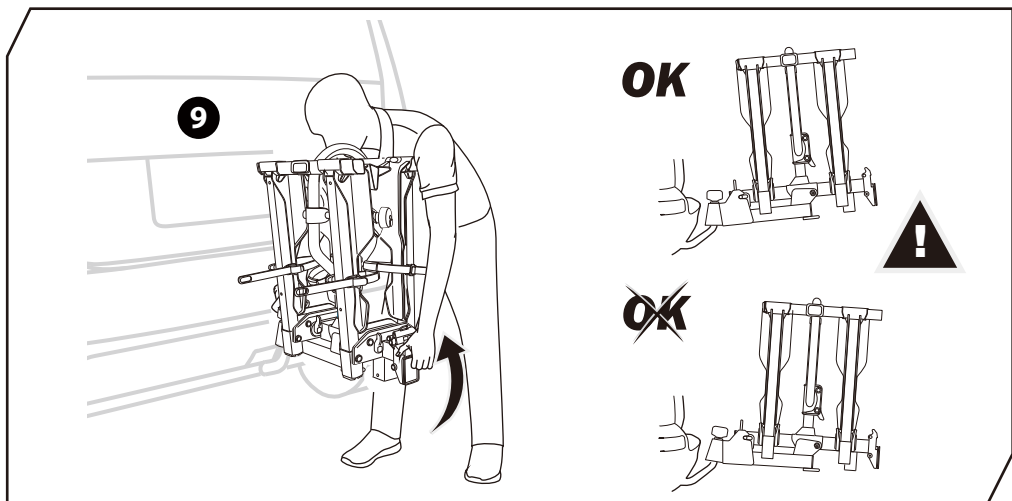

6

2

L&R

L&R

13-pin

* This plate is not included.

Denmark only 504x120mm

* This tool is not included.