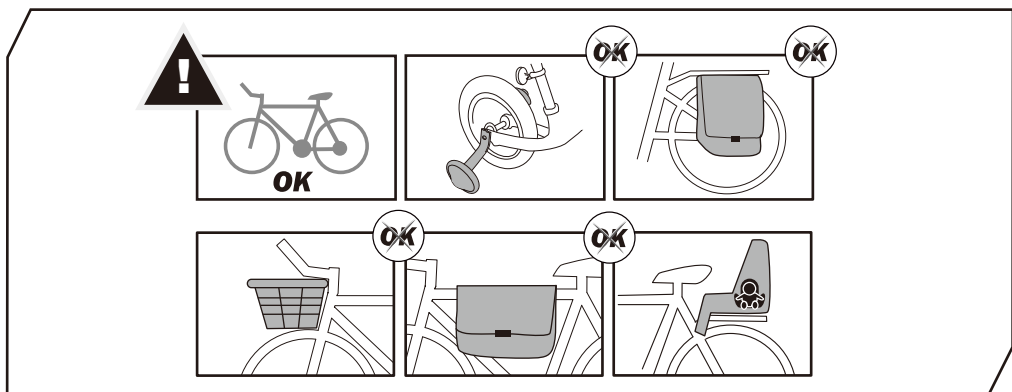

6

2

L&R

L&R

13-pin

* This plate is not included.

Denmark only 504x120mm

* This tool is not included.