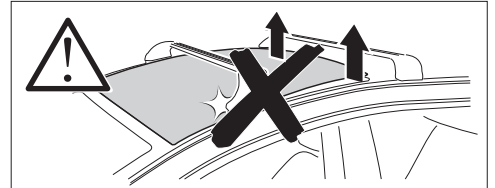

1

Kit 145027

AUDI A4, 4-dr Sedan, 16-

ISO 11154-E