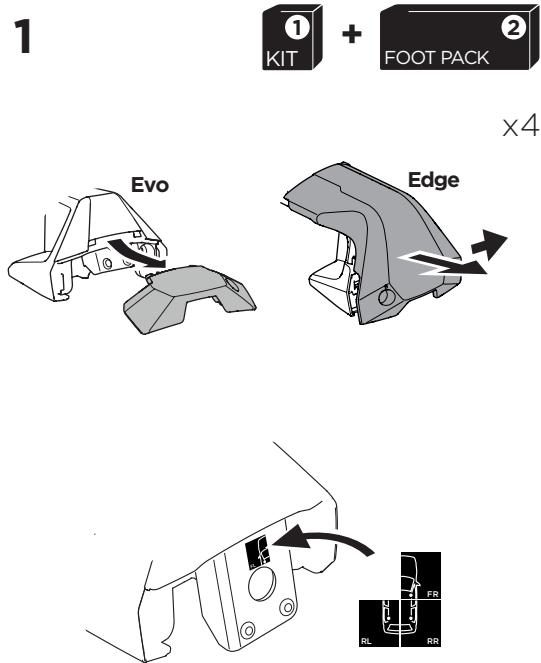

1

Kit 145027

AUDI A4, 4-dr Sedan, 16-

ISO 11154-E