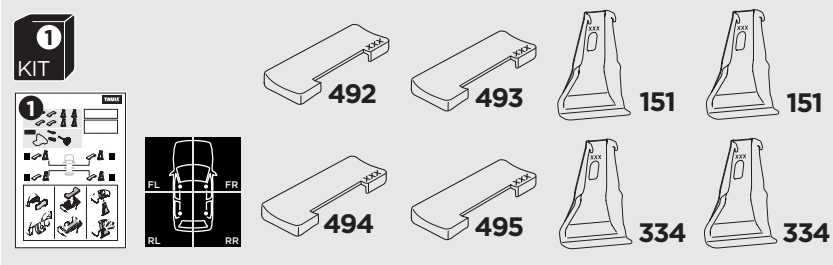

1

Kit 145157

HYUNDAI Accent, 4-dr Sedan, 18-

ISO 11154-E

THULE WingBar Evo	THULE WingBar Edge	THULE WingBar	THULE SquareBar	Evo X (scale)	Edge X (scale)
HYUNDAI Accent, 4-dr Sedan, 18-				36	G

THULE ProBar	THULE SlideBar	X (mm/inch)		
HYUNDAI Accent, 4-dr Sedan, 18-		1011 mm / 39 3/4"		

THULE WingBar Evo	THULE WingBar Edge	THULE WingBar	THULE SquareBar	Evo Y (scale)	Edge Y (scale)
HYUNDAI Accent, 4-dr Sedan, 18-				34,5	J

THULE ProBar	THULE SlideBar	Y (mm/inch)		
HYUNDAI Accent, 4-dr Sedan, 18-		996 mm / 39 1/4"		

	W (mm/inch)	Z (mm/inch)
HYUNDAI Accent, 4-dr Sedan, 18-	625 mm / 24 5/8"	300 mm / 11 3/4"