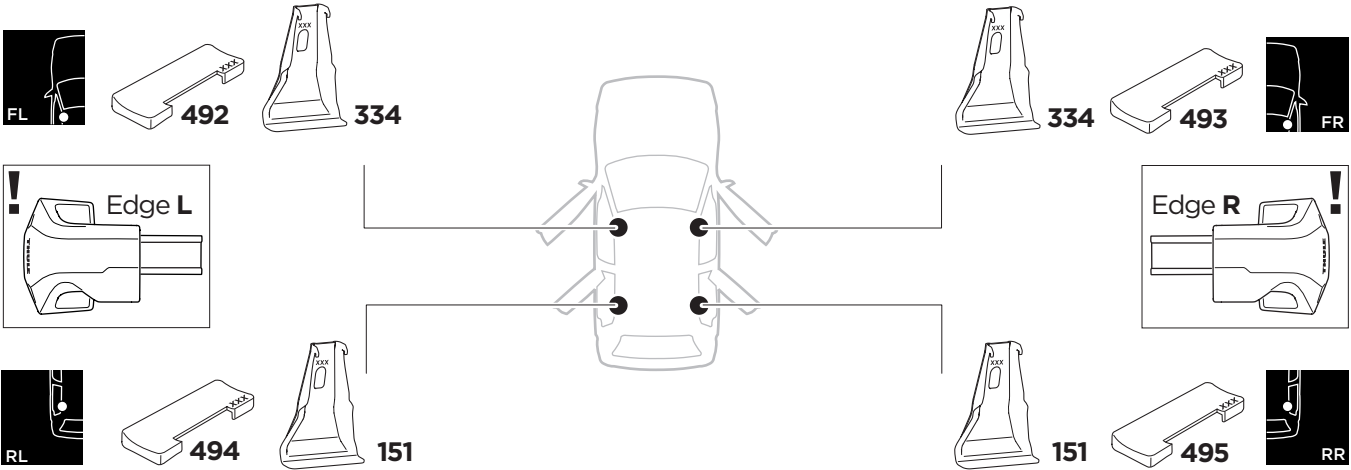

1

Kit 145157

HYUNDAI Accent, 4-dr Sedan, 18-

ISO 11154-E

THULE WingBar Evo	THULE WingBar Edge	THULE WingBar	THULE SquareBar	Evo X (scale)	Edge X (scale)
HYUNDAI Accent, 4-dr Sedan, 18-				36	G

THULE ProBar	THULE SlideBar	X (mm/inch)		
HYUNDAI Accent, 4-dr Sedan, 18-		1011 mm / 39 3/4"		

THULE WingBar Evo	THULE WingBar Edge	THULE WingBar	THULE SquareBar	Evo Y (scale)	Edge Y (scale)
HYUNDAI Accent, 4-dr Sedan, 18-				34,5	J

THULE ProBar	THULE SlideBar	Y (mm/inch)		
HYUNDAI Accent, 4-dr Sedan, 18-		996 mm / 39 1/4"		

	W (mm/inch)	Z (mm/inch)
HYUNDAI Accent, 4-dr Sedan, 18-	625 mm / 24 5/8"	300 mm / 11 3/4"