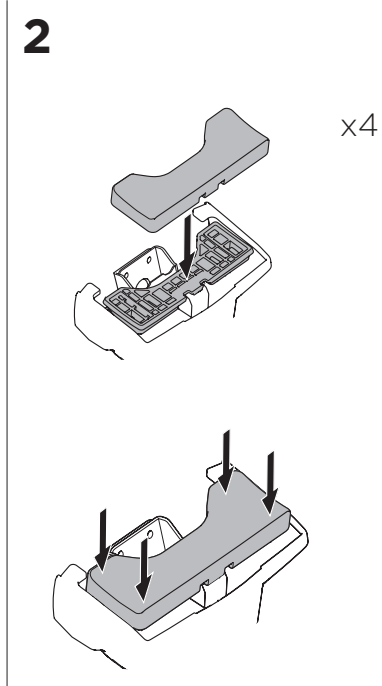

1

Kit 145081

KIA Stinger, 5-dr Hatchback, 18-

ISO 11154-E

THULE WingBar Evo	THULE WingBar Edge	THULE WingBar	THULE SquareBar	Evo X (scale)	Edge X (scale)
KIA Stinger, 5-dr Hatchback, 18-				44	I

THULE ProBar	THULE SlideBar	X (mm/inch)		
KIA Stinger, 5-dr Hatchback, 18-		1091 mm / 43"		

THULE WingBar Evo	THULE WingBar Edge	THULE WingBar	THULE SquareBar	Evo Y (scale)	Edge Y (scale)
KIA Stinger, 5-dr Hatchback, 18-				40	Q

THULE ProBar	THULE SlideBar	Y (mm/inch)		
KIA Stinger, 5-dr Hatchback, 18-		1051 mm / 41 3/8"		

	W (mm/inch)	Z (mm/inch)
KIA Stinger, 5-dr Hatchback, 18-	700 mm / 27 1/2"	230 mm / 9"