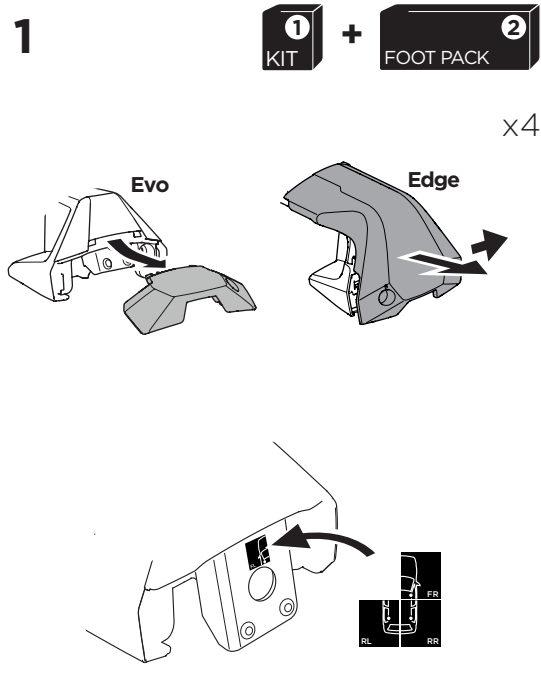

1

Kit 145081

KIA Stinger, 5-dr Hatchback, 18-

ISO 11154-E

THULE WingBar Evo	THULE WingBar Edge	THULE WingBar	THULE SquareBar	Evo X (scale)	Edge X (scale)
KIA Stinger, 5-dr Hatchback, 18-				44	I

THULE ProBar	THULE SlideBar	X (mm/inch)		
KIA Stinger, 5-dr Hatchback, 18-		1091 mm / 43"		

THULE WingBar Evo	THULE WingBar Edge	THULE WingBar	THULE SquareBar	Evo Y (scale)	Edge Y (scale)
KIA Stinger, 5-dr Hatchback, 18-				40	Q

THULE ProBar	THULE SlideBar	Y (mm/inch)		
KIA Stinger, 5-dr Hatchback, 18-		1051 mm / 41 3/8"		

	W (mm/inch)	Z (mm/inch)
KIA Stinger, 5-dr Hatchback, 18-	700 mm / 27 1/2"	230 mm / 9"