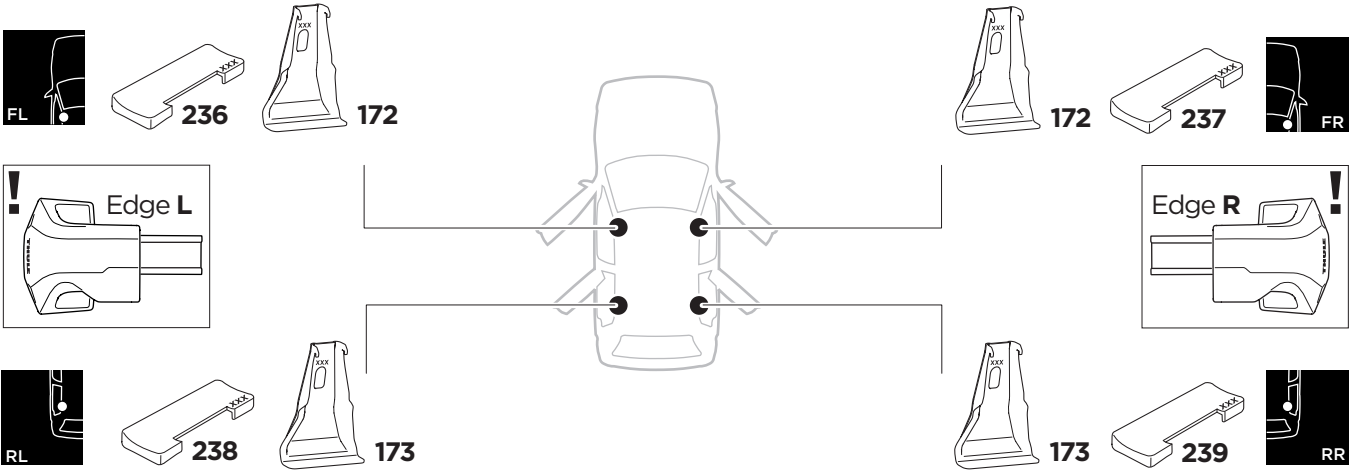

1

Kit 145081

KIA Stinger, 5-dr Hatchback, 18-

ISO 11154-E

THULE WingBar Evo	THULE WingBar Edge	THULE WingBar	THULE SquareBar	Evo X (scale)	Edge X (scale)
KIA Stinger, 5-dr Hatchback, 18-				44	I

THULE ProBar	THULE SlideBar	X (mm/inch)		
KIA Stinger, 5-dr Hatchback, 18-		1091 mm / 43"		

THULE WingBar Evo	THULE WingBar Edge	THULE WingBar	THULE SquareBar	Evo Y (scale)	Edge Y (scale)
KIA Stinger, 5-dr Hatchback, 18-				40	Q

THULE ProBar	THULE SlideBar	Y (mm/inch)		
KIA Stinger, 5-dr Hatchback, 18-		1051 mm / 41 3/8"		

	W (mm/inch)	Z (mm/inch)
KIA Stinger, 5-dr Hatchback, 18-	700 mm / 27 1/2"	230 mm / 9"