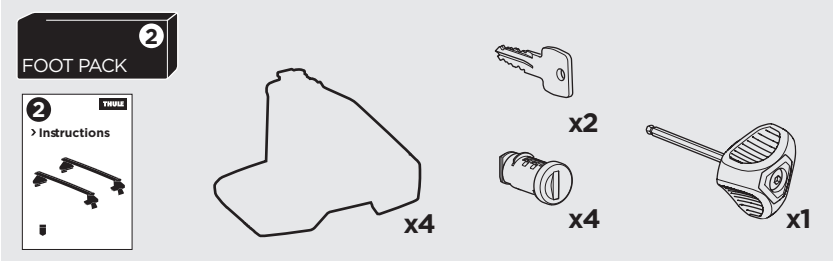

1

Kit 145081

KIA Stinger, 5-dr Hatchback, 18-

ISO 11154-E

THULE WingBar Evo	THULE WingBar Edge	THULE WingBar	THULE SquareBar	Evo X (scale)	Edge X (scale)
KIA Stinger, 5-dr Hatchback, 18-				44	I

THULE ProBar	THULE SlideBar	X (mm/inch)		
KIA Stinger, 5-dr Hatchback, 18-		1091 mm / 43"		

THULE WingBar Evo	THULE WingBar Edge	THULE WingBar	THULE SquareBar	Evo Y (scale)	Edge Y (scale)
KIA Stinger, 5-dr Hatchback, 18-				40	Q

THULE ProBar	THULE SlideBar	Y (mm/inch)		
KIA Stinger, 5-dr Hatchback, 18-		1051 mm / 41 3/8"		

	W (mm/inch)	Z (mm/inch)
KIA Stinger, 5-dr Hatchback, 18-	700 mm / 27 1/2"	230 mm / 9"