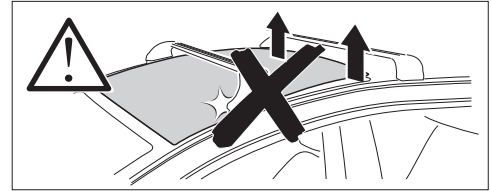

1

Kit 145081

KIA Stinger, 5-dr Hatchback, 18-

ISO 11154-E

THULE WingBar Evo	THULE WingBar Edge	THULE WingBar	THULE SquareBar	Evo X (scale)	Edge X (scale)
KIA Stinger, 5-dr Hatchback, 18-				44	I

THULE ProBar	THULE SlideBar	X (mm/inch)		
KIA Stinger, 5-dr Hatchback, 18-		1091 mm / 43"		

THULE WingBar Evo	THULE WingBar Edge	THULE WingBar	THULE SquareBar	Evo Y (scale)	Edge Y (scale)
KIA Stinger, 5-dr Hatchback, 18-				40	Q

THULE ProBar	THULE SlideBar	Y (mm/inch)		
KIA Stinger, 5-dr Hatchback, 18-		1051 mm / 41 3/8"		

	W (mm/inch)	Z (mm/inch)
KIA Stinger, 5-dr Hatchback, 18-	700 mm / 27 1/2"	230 mm / 9"