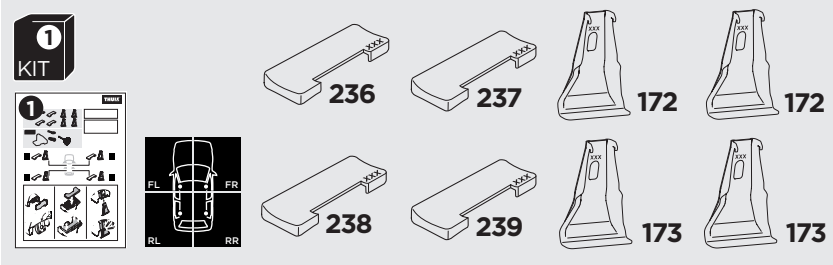

1

Kit 145081

KIA Stinger, 5-dr Hatchback, 18-

ISO 11154-E

THULE WingBar Evo	THULE WingBar Edge	THULE WingBar	THULE SquareBar	Evo X (scale)	Edge X (scale)
KIA Stinger, 5-dr Hatchback, 18-				44	I

THULE ProBar	THULE SlideBar	X (mm/inch)		
KIA Stinger, 5-dr Hatchback, 18-		1091 mm / 43"		

THULE WingBar Evo	THULE WingBar Edge	THULE WingBar	THULE SquareBar	Evo Y (scale)	Edge Y (scale)
KIA Stinger, 5-dr Hatchback, 18-				40	Q

THULE ProBar	THULE SlideBar	Y (mm/inch)		
KIA Stinger, 5-dr Hatchback, 18-		1051 mm / 41 3/8"		

	W (mm/inch)	Z (mm/inch)
KIA Stinger, 5-dr Hatchback, 18-	700 mm / 27 1/2"	230 mm / 9"