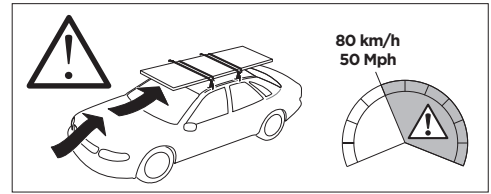

1

Kit 145081

KIA Stinger, 5-dr Hatchback, 18-

ISO 11154-E

THULE WingBar Evo	THULE WingBar Edge	THULE WingBar	THULE SquareBar	Evo X (scale)	Edge X (scale)
KIA Stinger, 5-dr Hatchback, 18-				44	I

THULE ProBar	THULE SlideBar	X (mm/inch)		
KIA Stinger, 5-dr Hatchback, 18-		1091 mm / 43"		