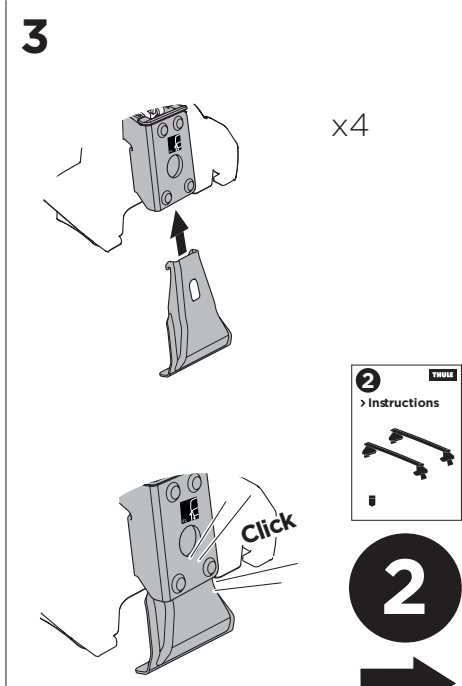

1

Kit 145081

KIA Stinger, 5-dr Hatchback, 18-

ISO 11154-E

THULE WingBar Evo	THULE WingBar Edge	THULE WingBar	THULE SquareBar	Evo X (scale)	Edge X (scale)
KIA Stinger, 5-dr Hatchback, 18-				44	I

THULE ProBar	THULE SlideBar	X (mm/inch)		
KIA Stinger, 5-dr Hatchback, 18-		1091 mm / 43"		

THULE WingBar Evo	THULE WingBar Edge	THULE WingBar	THULE SquareBar	Evo Y (scale)	Edge Y (scale)
KIA Stinger, 5-dr Hatchback, 18-				40	Q

THULE ProBar	THULE SlideBar	Y (mm/inch)		
KIA Stinger, 5-dr Hatchback, 18-		1051 mm / 41 3/8"		

	W (mm/inch)	Z (mm/inch)
KIA Stinger, 5-dr Hatchback, 18-	700 mm / 27 1/2"	230 mm / 9"