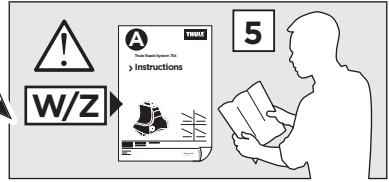

3

	W (mm)	Z (mm)	W (inch)	Z (inch)
HONDA Civic, 4-dr Sedan, 16-	275	700	10 7/8	27 1/2