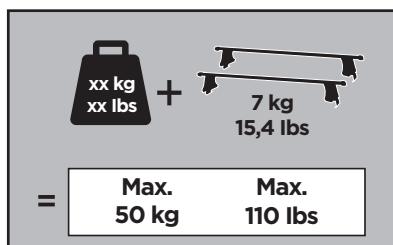

Thule Rapid System Kit 1797

> Instructions

HONDA Civic, 4-dr Sedan, 16-

ISO 11154-E

141797
C.20160331
519-1797-01

Bring your life
thule.com

1

	X (scale)	X (mm)	X (inch)
HONDA Civic, 4-dr Sedan, 16-	38	1031	40 ⁵/₈

	Y (scale)	Y (mm)	Y (inch)
HONDA Civic, 4-dr Sedan, 16-	33	981	38 ⁵/₈

2

HONDA Civic, 4-dr Sedan, 16-

3

	W (mm)	Z (mm)	W (inch)	Z (inch)
HONDA Civic, 4-dr Sedan, 16-	275	700	10 7/8	27 1/2