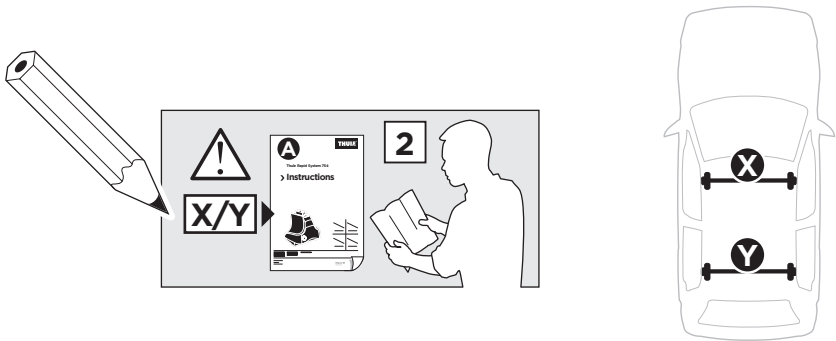

Thule Rapid System Kit 1797

> Instructions

HONDA Civic, 4-dr Sedan, 16-

ISO 11154-E

141797
C.20160331
519-1797-01

Bring your life
thule.com

1

	X (scale)	X (mm)	X (inch)
HONDA Civic, 4-dr Sedan, 16-	38	1031	40 ⁵/₈

	Y (scale)	Y (mm)	Y (inch)
HONDA Civic, 4-dr Sedan, 16-	33	981	38 ⁵/₈

2

HONDA Civic, 4-dr Sedan, 16-

3

	W (mm)	Z (mm)	W (inch)	Z (inch)
HONDA Civic, 4-dr Sedan, 16-	275	700	10 7/8	27 1/2