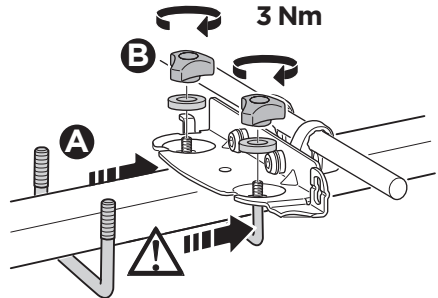

THULE SquareBar

6a

 x4
  x4
  x4

Max 1/2" / 12 mm

Max 7/8" / 22 mm

**6b**

 x4
  x4
  x4
 $\varnothing 12$
  x8
  x8

Max 3 1/2" / 90 mm

1 5/8" / 40 mm

Min 5/8" / 15 mm
Max 1" / 25 mm

Max 3 1/2" / 90 mm

2" / 50 mm

Min 1" / 25 mm
Max 1 3/8" / 35 mm

Max 3 1/2" / 90 mm

2 3/8" / 60 mm

Min 1 3/8" / 35 mm
Max 1 3/4" / 45 mm