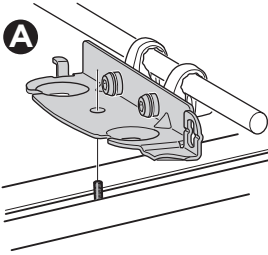

THULE SquareBar

6a

 x4
  x4
  x4

Max 1/2" / 12 mm

Max 7/8" / 22 mm

**6b**

 x4
  x4
  x4
 $\varnothing 12$
  x8
  x8

Max 3 1/2" / 90 mm

1 5/8" / 40 mm

Min 5/8" / 15 mm
Max 1" / 25 mm

Max 3 1/2" / 90 mm

2" / 50 mm

Min 1" / 25 mm
Max 1 3/8" / 35 mm

Max 3 1/2" / 90 mm

2 3/8" / 60 mm

Min 1 3/8" / 35 mm
Max 1 3/4" / 45 mm