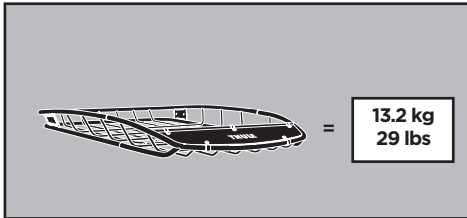

Thule Canyon XT 859XT

> Instructions

Carrier Basket

CITY CRASH
Complies with ISO norm

THULE WingBar/
AeroBlade

THULE AeroBar/
Rapid Aero

THULE SlideBar

THULE ProBar

THULE SquareBar

6a

 x4
  x4
  x4

Max 1/2" / 12 mm

Max 7/8" / 22 mm

**6b**

 x4
  x4
  x4
 $\varnothing 12$
  x8
  x8

Max 3 1/2" / 90 mm