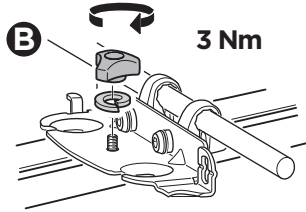

THULE SquareBar

6a

 x4
  x4
  x4

Max 1/2" / 12 mm

Max 7/8" / 22 mm

**6b**

 x4
  x4
  x4
 $\varnothing 12$
  x8
  x8

Max 3 1/2" / 90 mm

1 5/8" / 40 mm

Min 5/8" / 15 mm
Max 1" / 25 mm

Max 3 1/2" / 90 mm

2" / 50 mm

Min 1" / 25 mm
Max 1 3/8" / 35 mm

Max 3 1/2" / 90 mm

2 3/8" / 60 mm

Min 1 3/8" / 35 mm
Max 1 3/4" / 45 mm