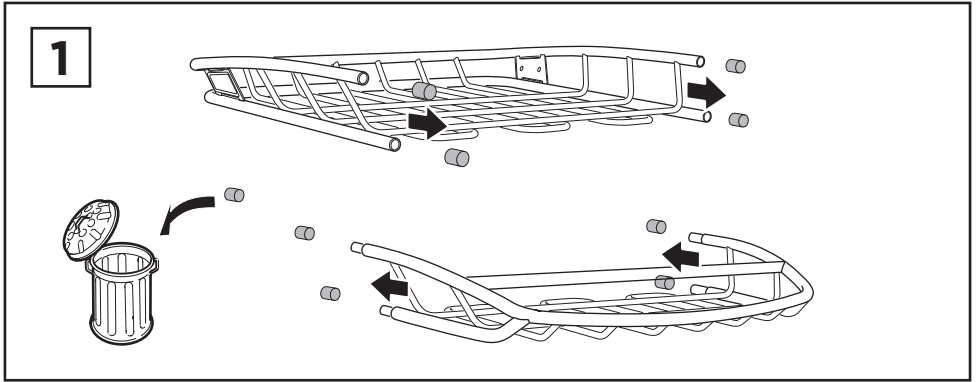

Thule Canyon XT 859XT

> Instructions

Carrier Basket

CITY CRASH
Complies with ISO norm

THULE WingBar/
AeroBlade

THULE AeroBar/
Rapid Aero

THULE SlideBar

THULE ProBar

THULE SquareBar

6a

 x4
  x4
  x4

Max 1/2" / 12 mm

Max 7/8" / 22 mm

**6b**

 x4
  x4
  x4
 $\varnothing 12$
  x8
  x8

Max 3 1/2" / 90 mm