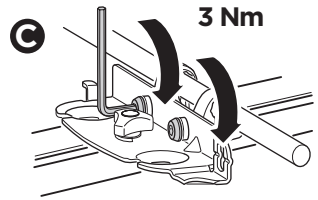

THULE SquareBar

6a

 x4
  x4
  x4

Max 1/2" / 12 mm

Max 7/8" / 22 mm

**6b**

 x4
  x4
  x4
 $\varnothing 12$
  x8
  x8

Max 3 1/2" / 90 mm

1 5/8" / 40 mm

Min 5/8" / 15 mm
Max 1" / 25 mm

Max 3 1/2" / 90 mm

2" / 50 mm

Min 1" / 25 mm
Max 1 3/8" / 35 mm

Max 3 1/2" / 90 mm

2 3/8" / 60 mm

Min 1 3/8" / 35 mm
Max 1 3/4" / 45 mm