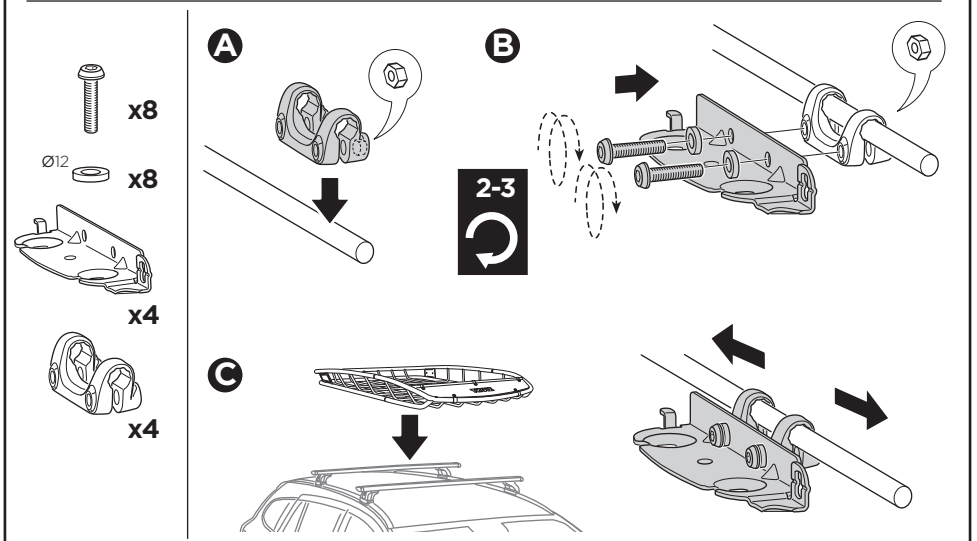

Thule Canyon XT 859XT

> Instructions

Carrier Basket

CITY CRASH
Complies with ISO norm

THULE WingBar/
AeroBlade

THULE AeroBar/
Rapid Aero

THULE SlideBar

THULE ProBar

THULE SquareBar

6a

 x4
  x4
  x4

Max 1/2" / 12 mm

Max 7/8" / 22 mm

**6b**

 x4
  x4
  x4
 $\varnothing 12$
  x8
  x8

Max 3 1/2" / 90 mm

1 5/8" / 40 mm

Min 5/8" / 15 mm
Max 1" / 25 mm

Max 3 1/2" / 90 mm

2" / 50 mm

Min 1" / 25 mm
Max 1 3/8" / 35 mm

Max 3 1/2" / 90 mm

2 3/8" / 60 mm

Min 1 3/8" / 35 mm
Max 1 3/4" / 45 mm