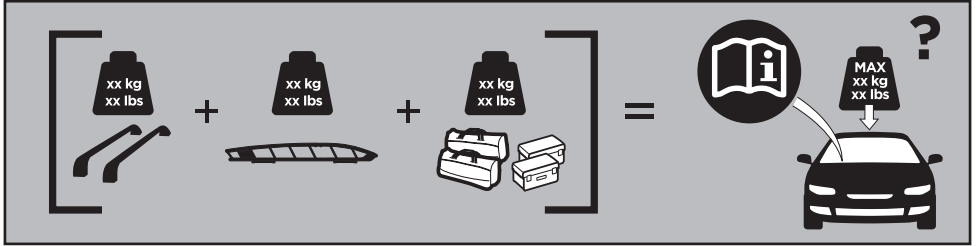

Thule Canyon XT 859XT

> Instructions

Carrier Basket

CITY CRASH
Complies with ISO norm

THULE WingBar/
AeroBlade

THULE AeroBar/
Rapid Aero

THULE SlideBar

THULE ProBar

THULE SquareBar

6a

 x4
  x4
  x4

Max 1/2" / 12 mm

Max 7/8" / 22 mm

**6b**

 x4
  x4
  x4
 $\varnothing 12$
  x8
  x8

Max 3 1/2" / 90 mm