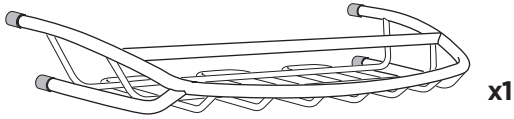

Thule Canyon XT 859XT

> Instructions

Carrier Basket

CITY CRASH
Complies with ISO norm

THULE WingBar/
AeroBlade

THULE AeroBar/
Rapid Aero

THULE SlideBar

THULE ProBar

THULE SquareBar

6a

 x4
  x4
  x4

Max 1/2" / 12 mm

Max 7/8" / 22 mm

**6b**

 x4
  x4
  x4
 $\varnothing 12$
  x8
  x8

Max 3 1/2" / 90 mm

1 5/8" / 40 mm

Min 5/8" / 15 mm
Max 1" / 25 mm

Max 3 1/2" / 90 mm

2" / 50 mm

Min 1" / 25 mm
Max 1 3/8" / 35 mm

Max 3 1/2" / 90 mm

2 3/8" / 60 mm

Min 1 3/8" / 35 mm
Max 1 3/4" / 45 mm