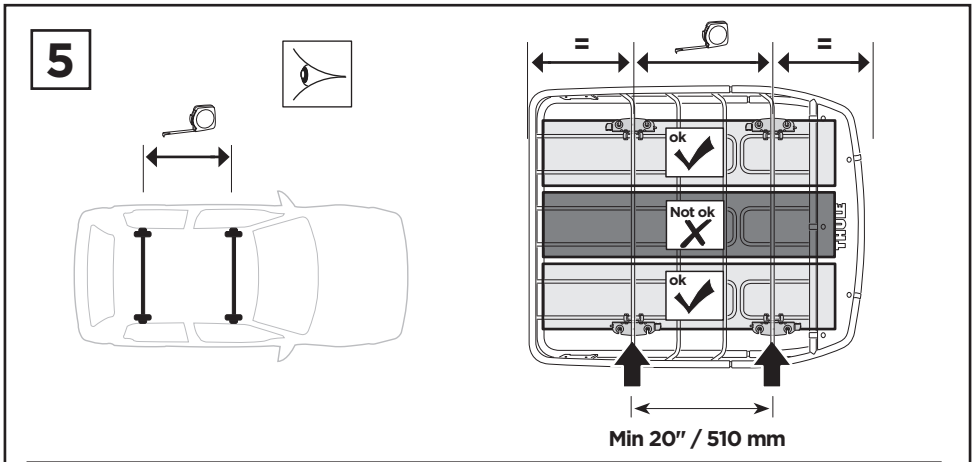

Thule Canyon XT 859XT

> Instructions

Carrier Basket

CITY CRASH
Complies with ISO norm

THULE WingBar/
AeroBlade

THULE AeroBar/
Rapid Aero

THULE SlideBar

THULE ProBar

THULE SquareBar

6a

 x4
  x4
  x4

Max 1/2" / 12 mm

Max 7/8" / 22 mm

**6b**

 x4
  x4
  x4
 $\varnothing 12$
  x8
  x8

Max 3 1/2" / 90 mm