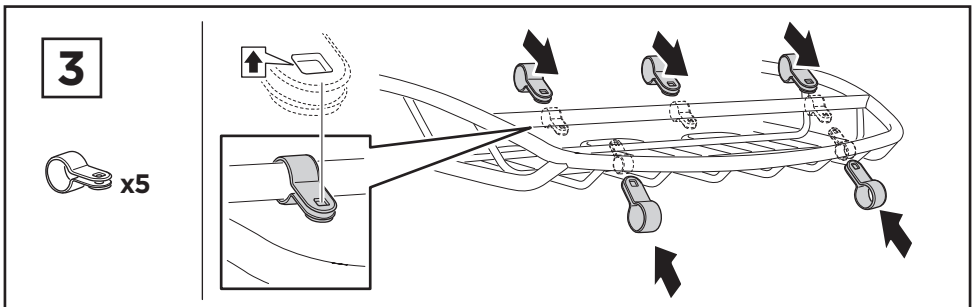

Thule Canyon XT 859XT

> Instructions

Carrier Basket

CITY CRASH
Complies with ISO norm

THULE WingBar/
AeroBlade

THULE AeroBar/
Rapid Aero

THULE SlideBar

THULE ProBar

THULE SquareBar

6a

 x4
  x4
  x4

Max 1/2" / 12 mm

Max 7/8" / 22 mm

**6b**

 x4
  x4
  x4
 $\varnothing 12$
  x8
  x8

Max 3 1/2" / 90 mm