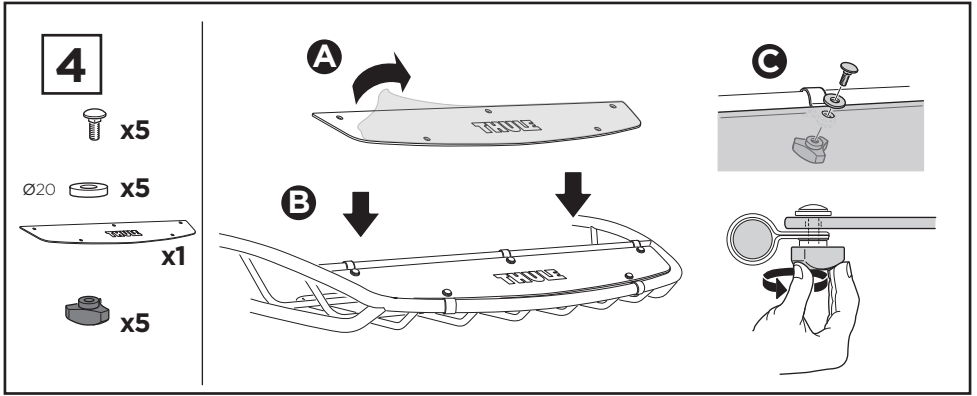

Thule Canyon XT 859XT

> Instructions

Carrier Basket

CITY CRASH
Complies with ISO norm

THULE WingBar/
AeroBlade

THULE AeroBar/
Rapid Aero

THULE SlideBar

THULE ProBar

THULE SquareBar

6a

 x4
  x4
  x4

Max 1/2" / 12 mm

Max 7/8" / 22 mm

**6b**

 x4
  x4
  x4
 $\varnothing 12$
  x8
  x8

Max 3 1/2" / 90 mm