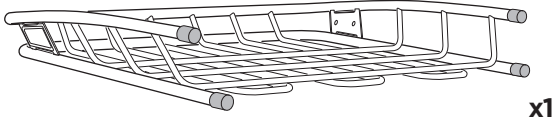

Thule Canyon XT 859XT

> Instructions

Carrier Basket

CITY CRASH
Complies with ISO norm

THULE WingBar/
AeroBlade

THULE AeroBar/
Rapid Aero

THULE SlideBar

THULE ProBar

THULE SquareBar

6a

 x4
  x4
  x4

Max 1/2" / 12 mm

Max 7/8" / 22 mm

**6b**

 x4
  x4
  x4
 $\varnothing 12$
  x8
  x8

Max 3 1/2" / 90 mm

1 5/8" / 40 mm

Min 5/8" / 15 mm
Max 1" / 25 mm

Max 3 1/2" / 90 mm

2" / 50 mm

Min 1" / 25 mm
Max 1 3/8" / 35 mm

Max 3 1/2" / 90 mm

2 3/8" / 60 mm

Min 1 3/8" / 35 mm
Max 1 3/4" / 45 mm