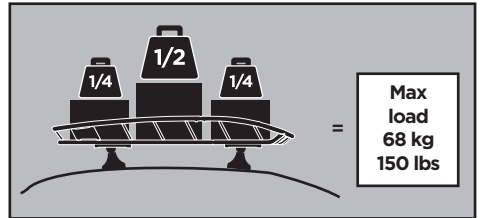

Thule Canyon XT 859XT

> Instructions

Carrier Basket

CITY CRASH
Complies with ISO norm

THULE WingBar/
AeroBlade

THULE AeroBar/
Rapid Aero

THULE SlideBar

THULE ProBar

THULE SquareBar

6a

 x4
  x4
  x4

Max 1/2" / 12 mm

Max 7/8" / 22 mm

**6b**

 x4
  x4
  x4
 $\varnothing 12$
  x8
  x8

Max 3 1/2" / 90 mm