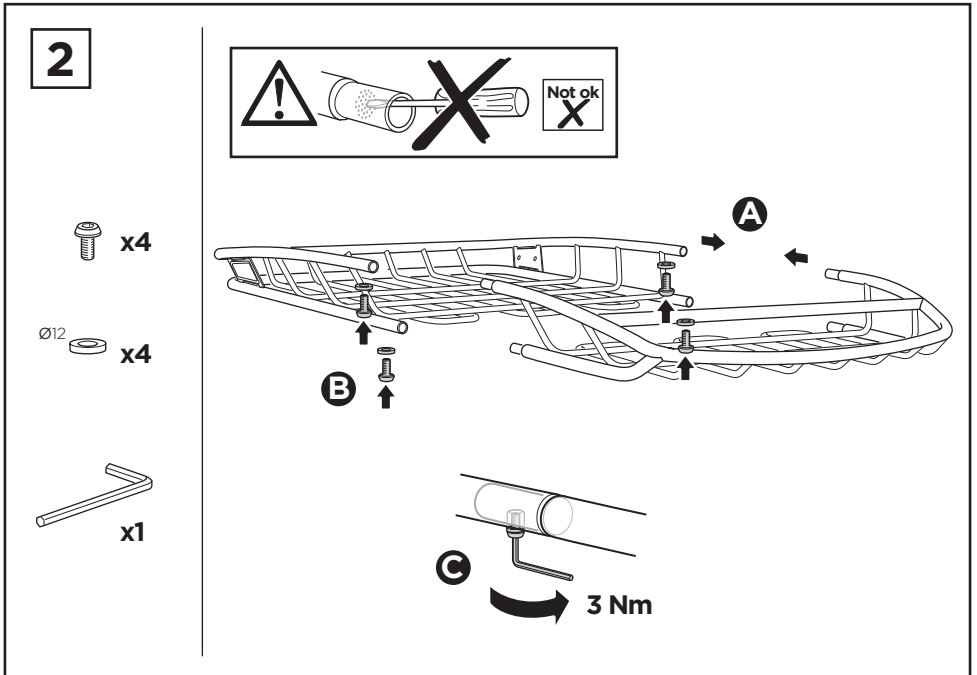

Thule Canyon XT 859XT

> Instructions

Carrier Basket

CITY CRASH
Complies with ISO norm

THULE WingBar/
AeroBlade

THULE AeroBar/
Rapid Aero

THULE SlideBar

THULE ProBar

THULE SquareBar

6a

 x4
  x4
  x4

Max 1/2" / 12 mm

Max 7/8" / 22 mm

**6b**

 x4
  x4
  x4
 $\varnothing 12$
  x8
  x8

Max 3 1/2" / 90 mm

1 5/8" / 40 mm

Min 5/8" / 15 mm
Max 1" / 25 mm

Max 3 1/2" / 90 mm

2" / 50 mm

Min 1" / 25 mm
Max 1 3/8" / 35 mm

Max 3 1/2" / 90 mm

2 3/8" / 60 mm

Min 1 3/8" / 35 mm
Max 1 3/4" / 45 mm