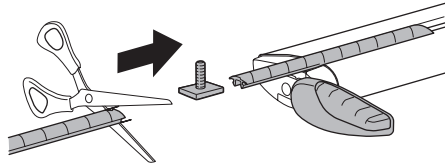

Thule Canyon XT 859XT

> Instructions

Carrier Basket

CITY CRASH
Complies with ISO norm

THULE WingBar/
AeroBlade

THULE AeroBar/
Rapid Aero

THULE SlideBar

THULE ProBar

THULE SquareBar

6a

 x4
  x4
  x4

Max 1/2" / 12 mm

Max 7/8" / 22 mm

**6b**

 x4
  x4
  x4
 $\varnothing 12$
  x8
  x8

Max 3 1/2" / 90 mm

1 5/8" / 40 mm

Min 5/8" / 15 mm
Max 1" / 25 mm

Max 3 1/2" / 90 mm

2" / 50 mm

Min 1" / 25 mm
Max 1 3/8" / 35 mm

Max 3 1/2" / 90 mm

2 3/8" / 60 mm

Min 1 3/8" / 35 mm
Max 1 3/4" / 45 mm