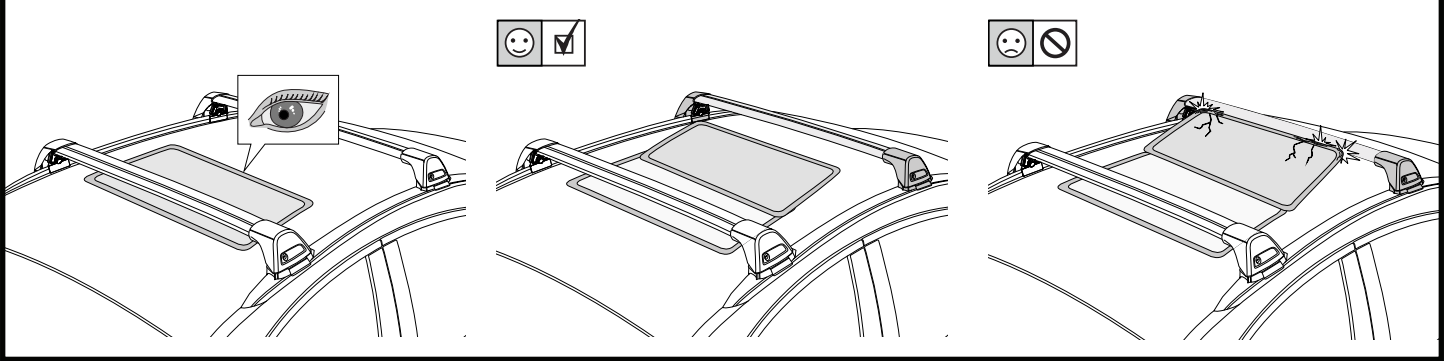

1

F

T

HD

P

x4

2

HD/P

F/T

F **T** **HD**

F/T **P**

x2 **x2**

x10

a

x4