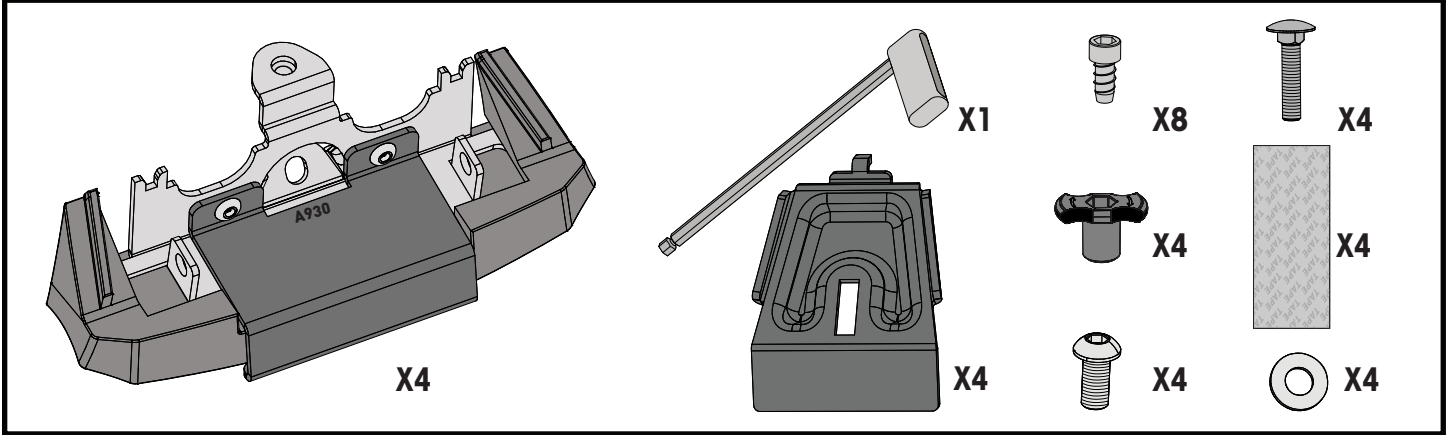

**CONTENTS • INHALT • CONTENIDO • CONTENU • INNHOLD • CONTEÚDO • СОДЕРЖАНИЕ • CONTENUTO
ZAWARTOŚĆ • OBSAH • OBSAH • INHOUD • INNEHÅLL • INDHOLD • ЗМІСТ • SISÄLLYS**