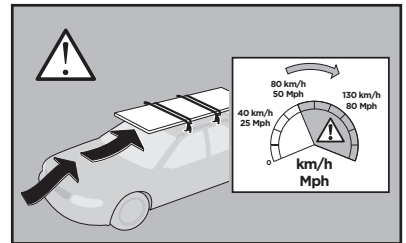

Thule Rapid System Kit 1266

> Instructions

SEAT Cordoba, 4-dr Sedan, 03-09

SEAT Ibiza, 3-dr Hatchback, 02-07

SEAT Ibiza, 5-dr Hatchback, 02-07

ISO 11154-E