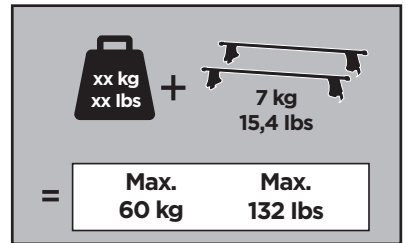

Thule Rapid System Kit 1266

> Instructions

SEAT Cordoba, 4-dr Sedan, 03-09

SEAT Ibiza, 3-dr Hatchback, 02-07

SEAT Ibiza, 5-dr Hatchback, 02-07

ISO 11154-E